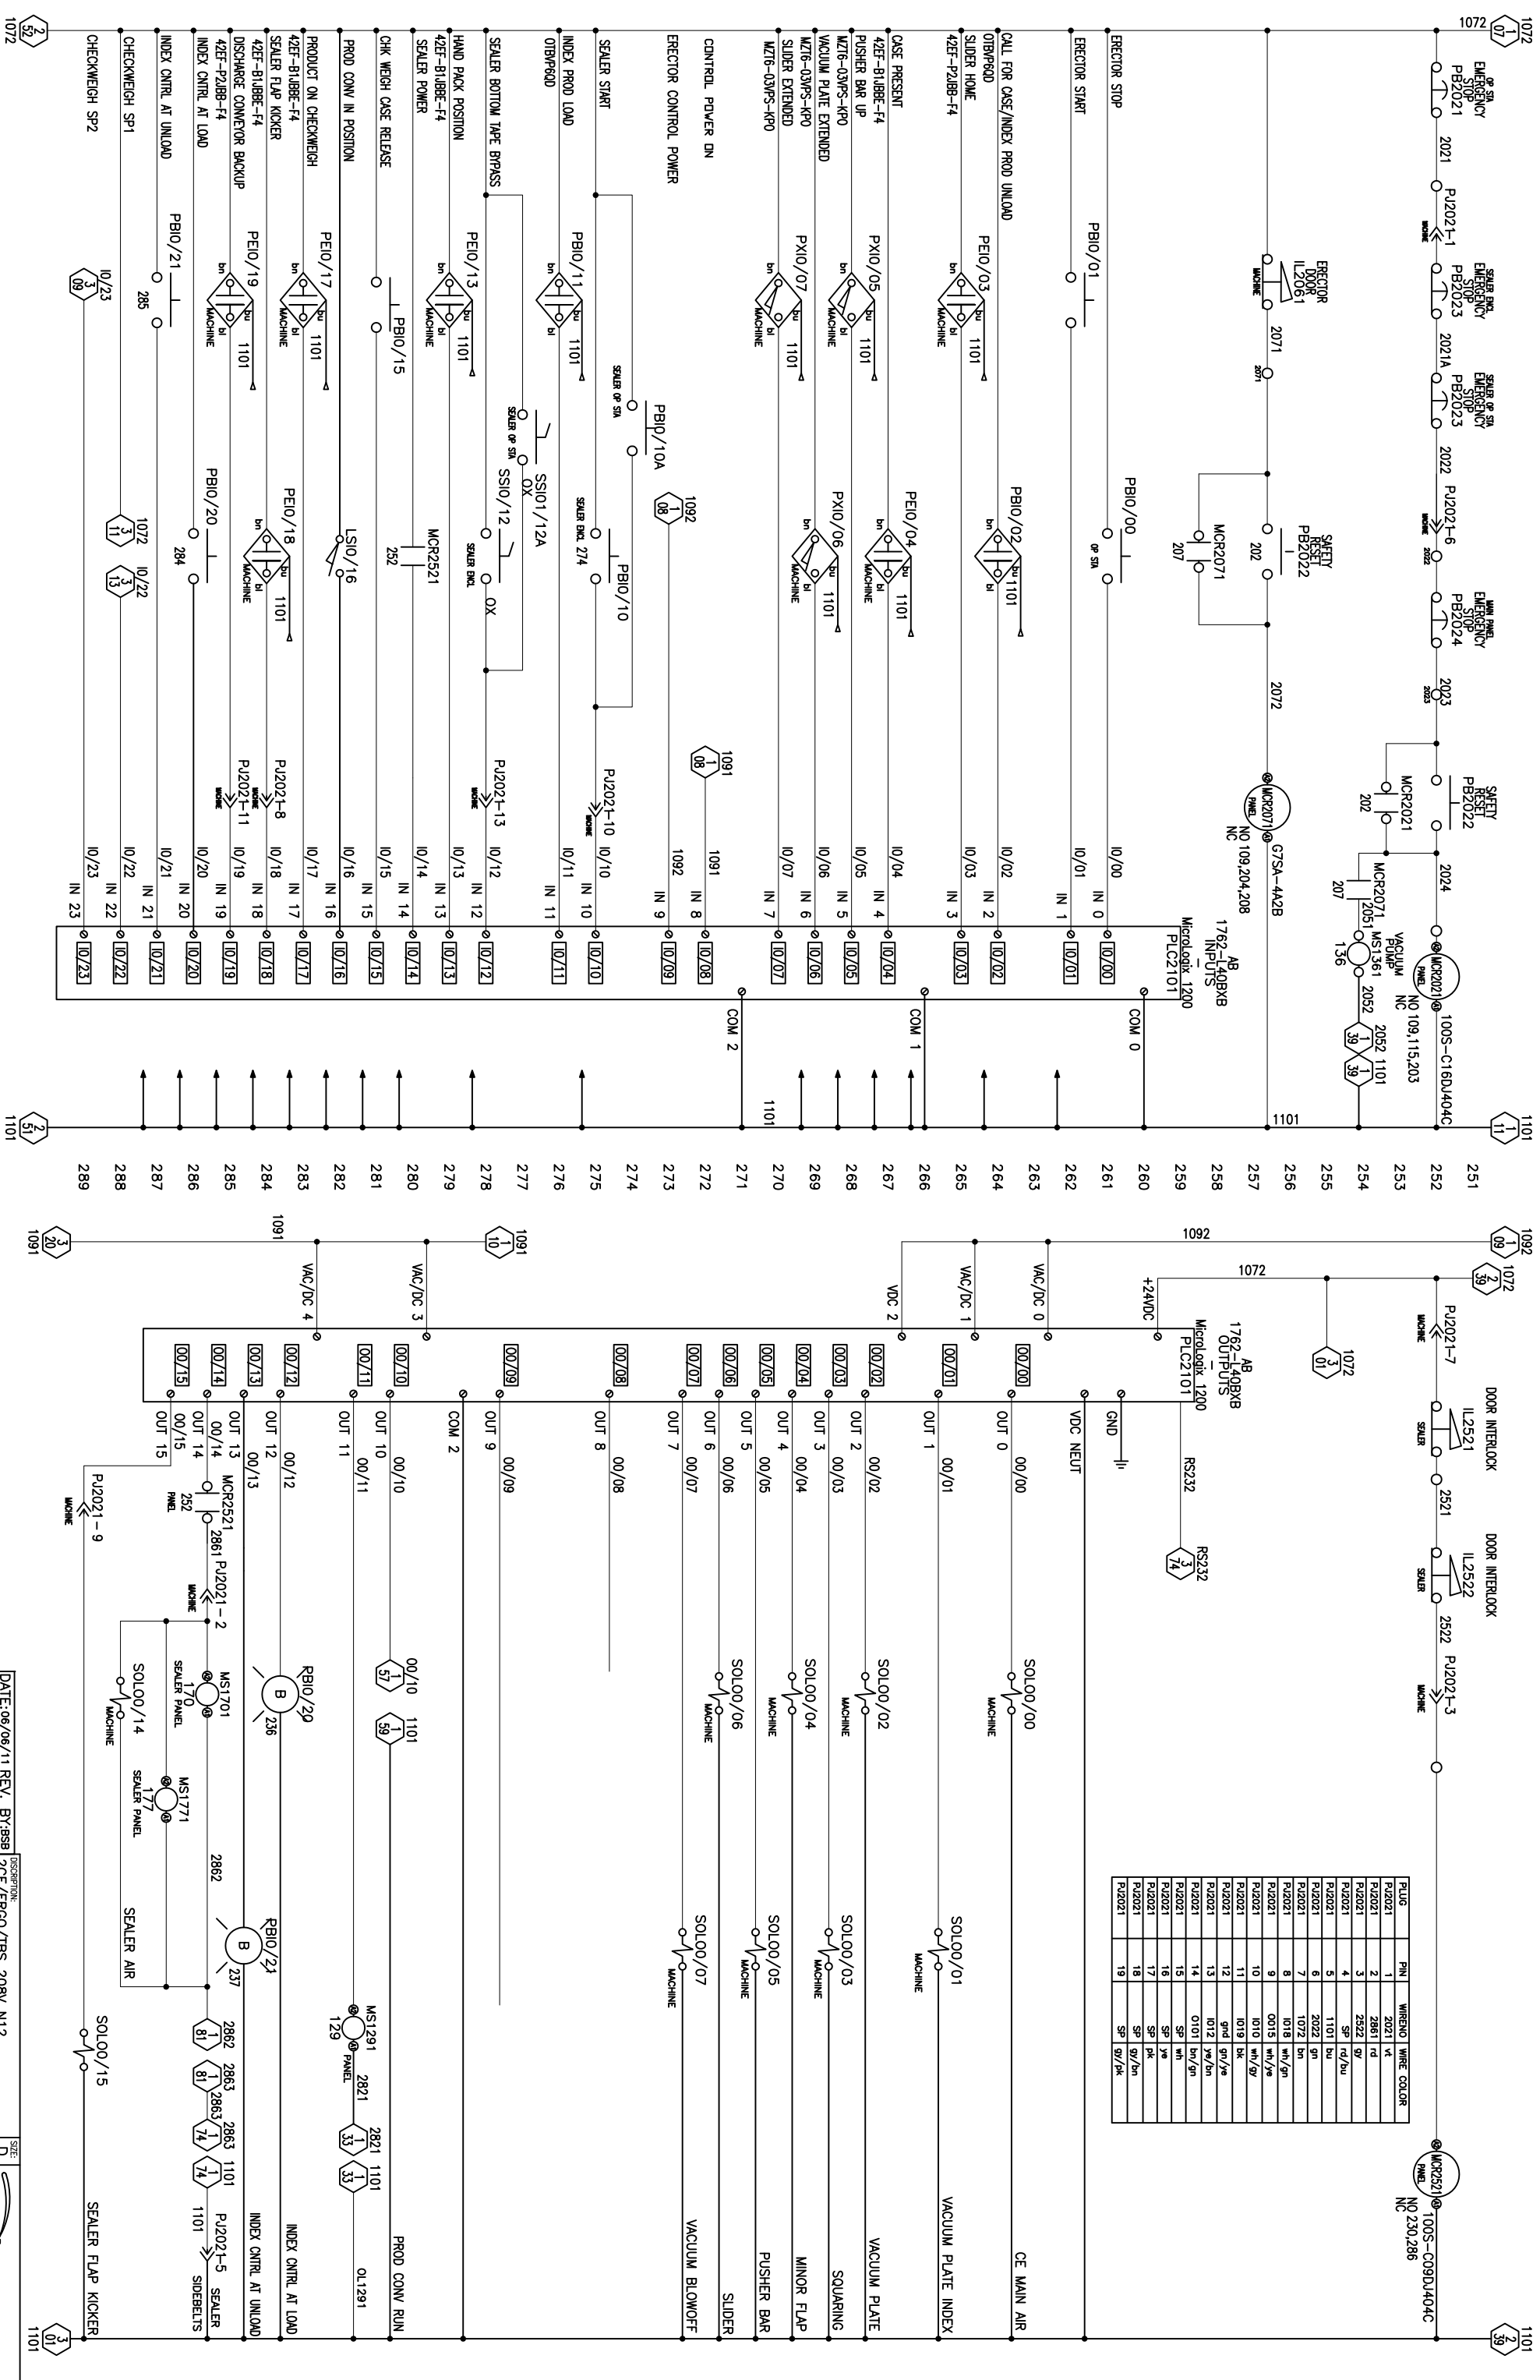

PLUG	PIN	WIRE NO	WIRE COLOR
PJ2021	1	2021	Y
PJ2021	2	2861	RD
PJ2021	3	2522	GR
PJ2021	4	SP	RD/BLU
PJ2021	5	1101	BLU
PJ2021	6	2022	GN
PJ2021	7	1072	BN
PJ2021	8	1018	WH/GR
PJ2021	9	0015	WH/GR
PJ2021	10	1010	WH/GR
PJ2021	11	1019	BK
PJ2021	12	GRND	GR/YE
PJ2021	13	1012	YW/BN
PJ2021	14	0101	BN/GR
PJ2021	15	SP	WH
PJ2021	16	SP	YE
PJ2021	17	SP	PK
PJ2021	18	SP	GR/BN
PJ2021	19	SP	GR/PK

DATE: 06/06/11 REV. BY: 88SB ZCE/ERGO/TBS 208V N12  
 SHOP AS BUILT  
 DISCREPANCY: ZCE/ERGO/TBS 208V N12  
 THESE DRAWINGS TO BE REPRODUCED OR COPIED WITHOUT CONSENT FROM COMBI PACKAGING SYSTEMS  
 DRAWING NUMBER: 2CE07221353  
 SIZE: D  
 SHEET: 2 OF 3